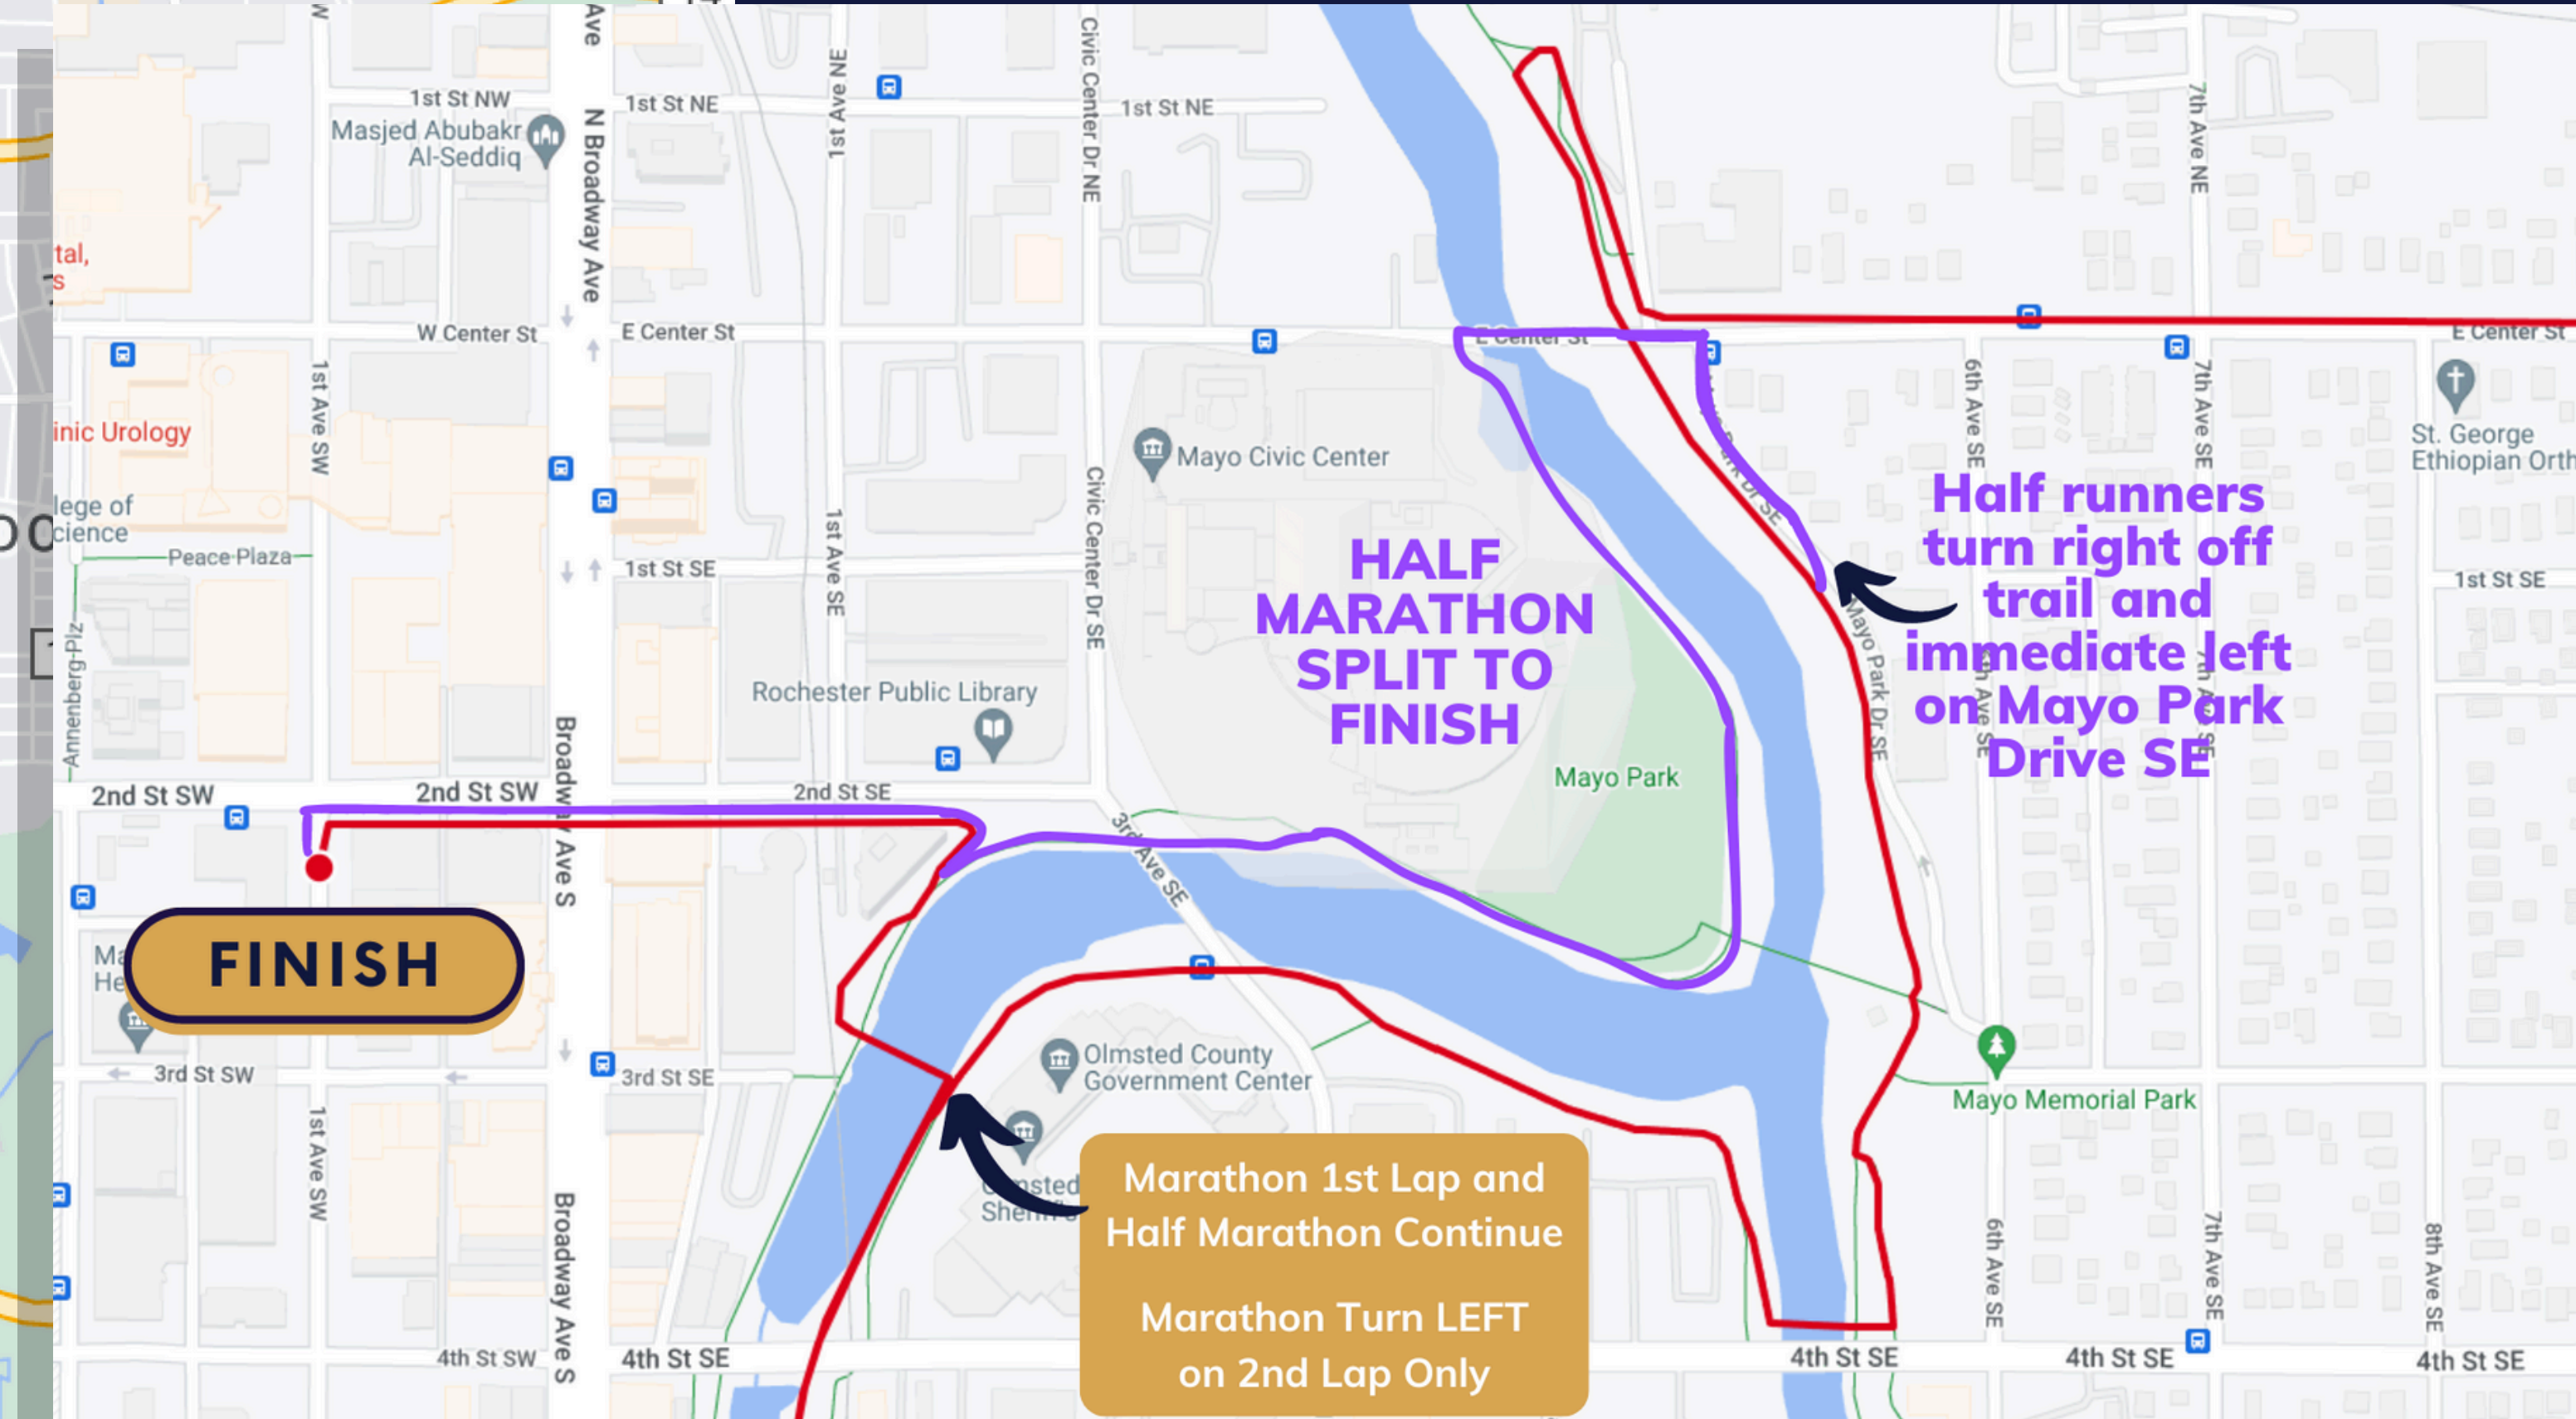

2025 Med City Marathon Course Map

course presented by **TerraLoco**[®]
Endless Possibilities

MAP KEY

WATER STOPS
APPROX. EVERY 2 MILES
ALL HAVE MEDICAL
AND RESTROOMS

BANANAS!

CHEER ZONES
FULL DETAILS AND
LOCATIONS
FOUND ON MED
CITY MARATHON
WEBSITE AND APP

GEL STOPS

**RELAY EXCHANGE
ZONES**

**20 MILE
START**

**MED CITY
MARATHON**
ROCHESTER, MN

presented by
ActivePT
and Sports
Physical Therapy

START