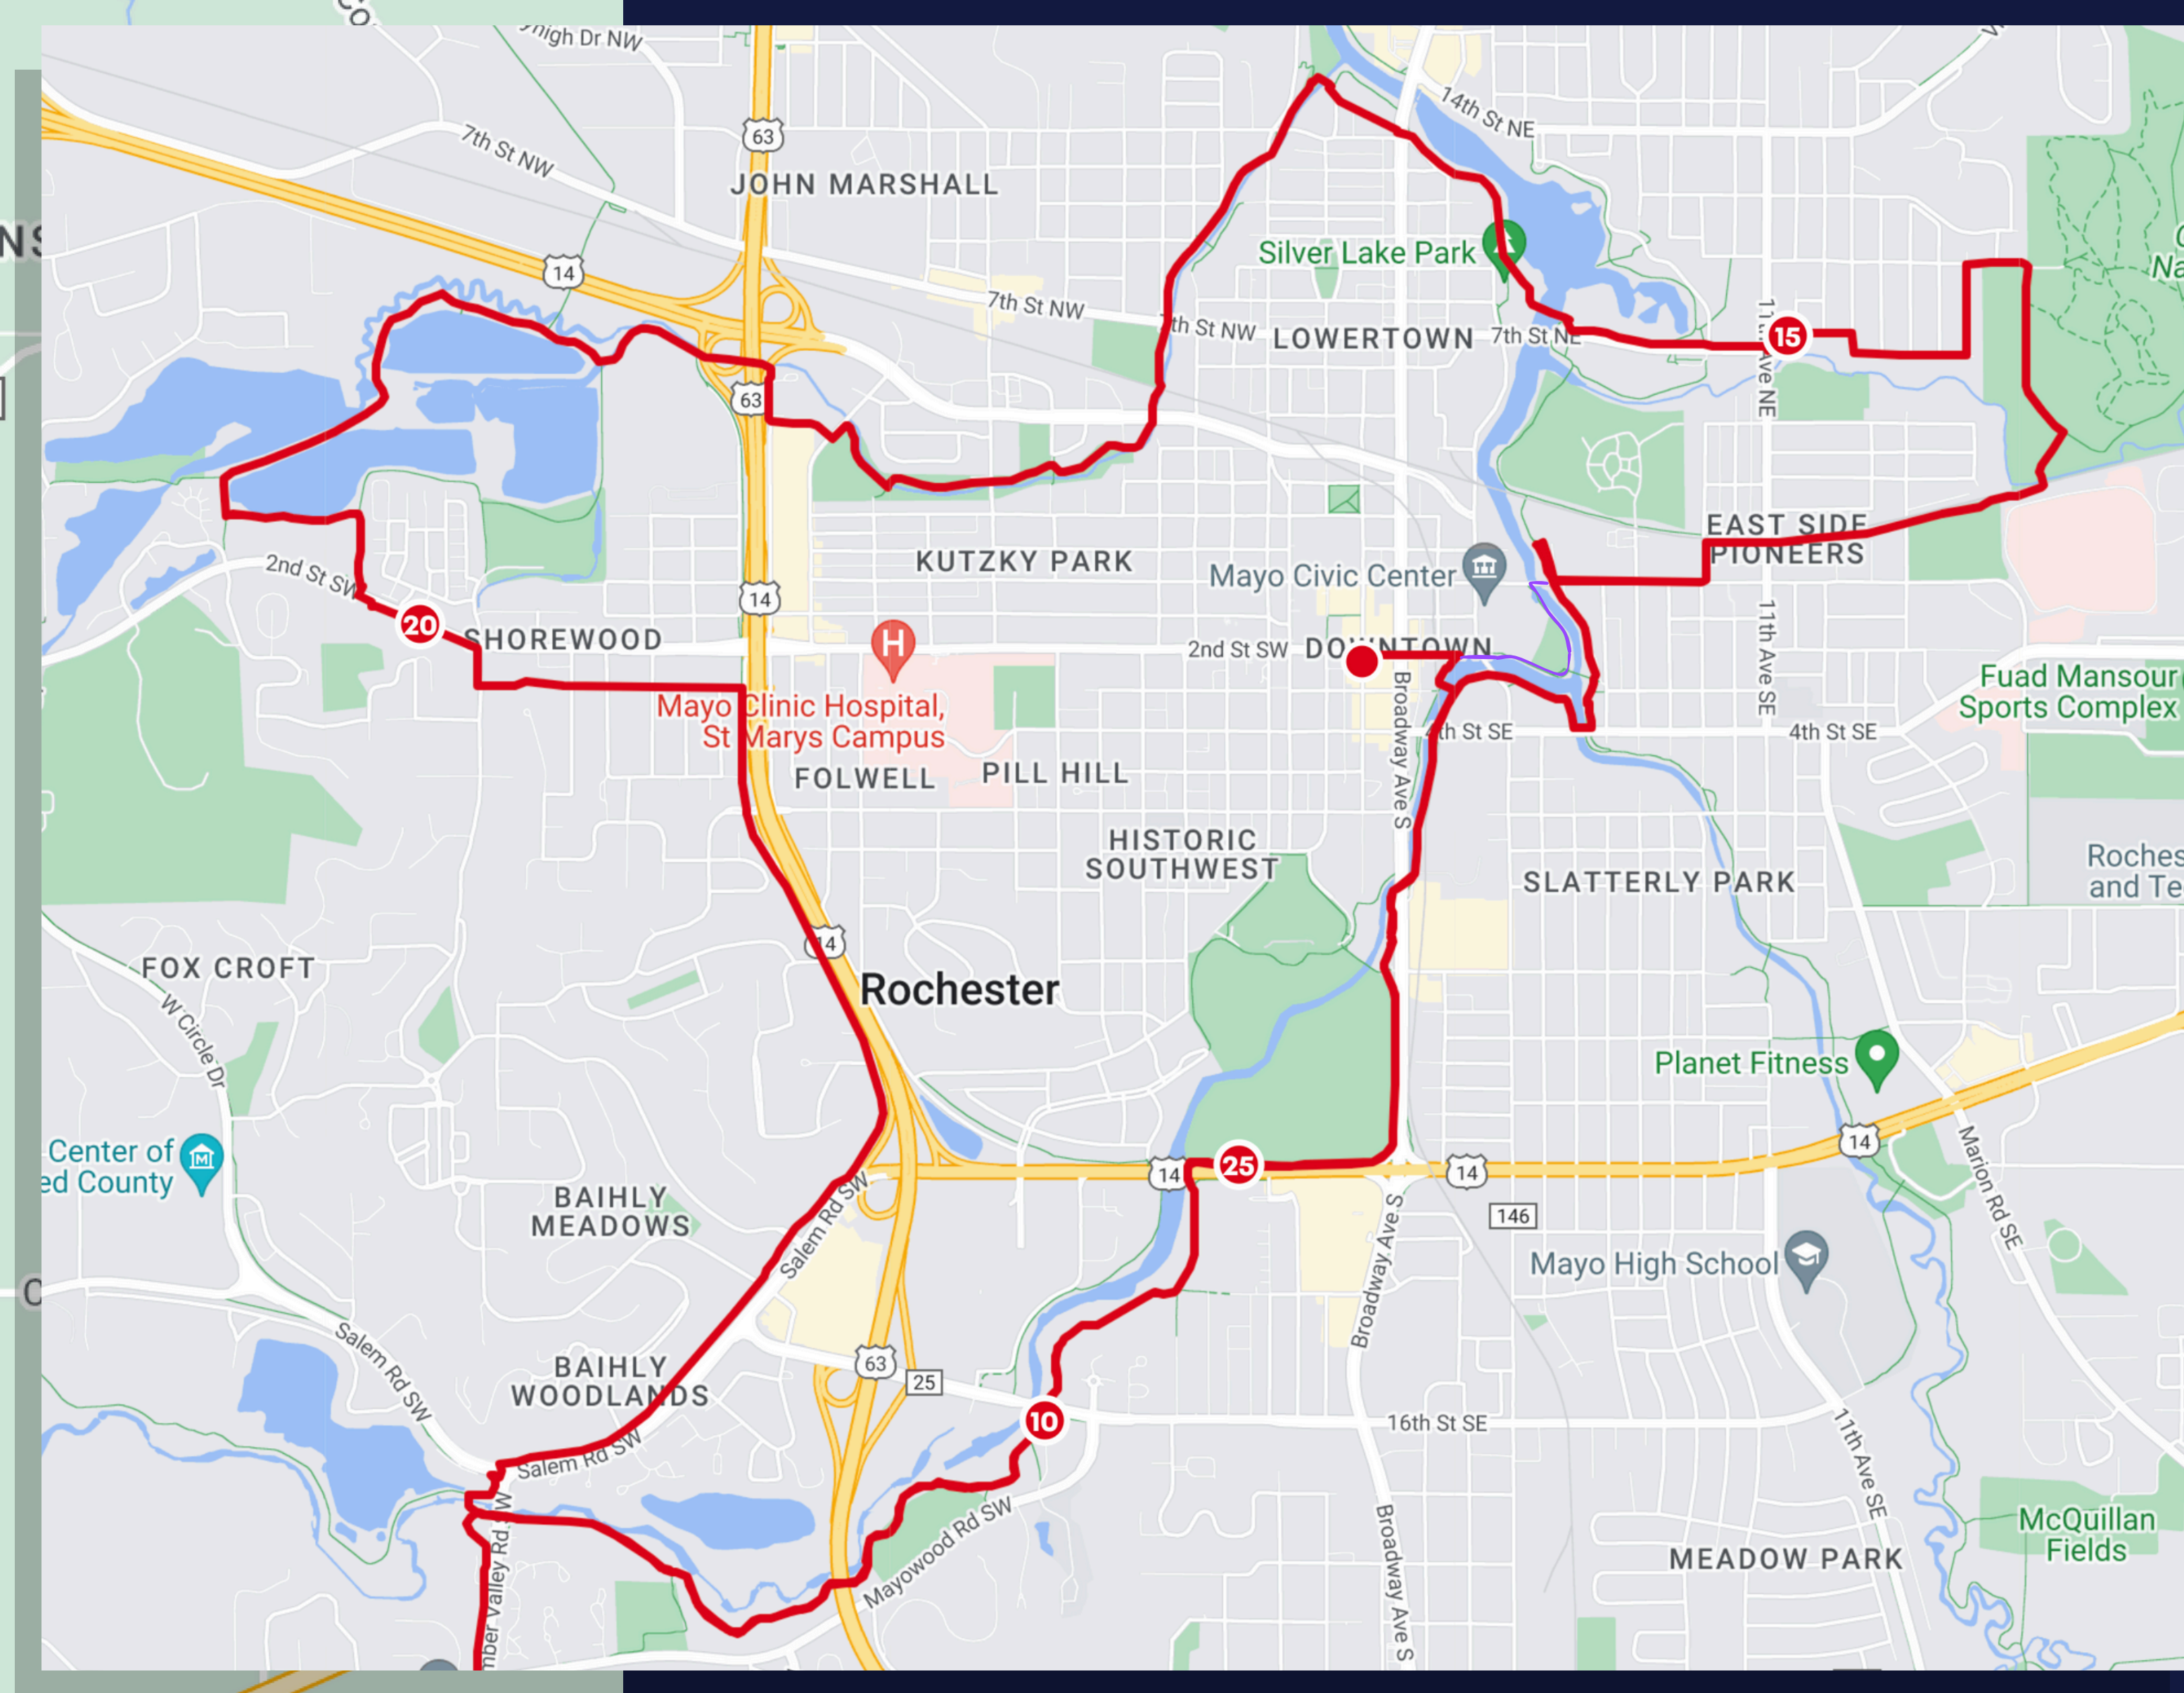

2025 Med City Marathon Course Map

course presented by **TerraLoco**[®]
Endless Possibilities

MAP KEY

WATER STOPS
APPROX. EVERY 2 MILES
ALL HAVE MEDICAL
AND RESTROOMS

BANANAS!

CHEER ZONES
FULL DETAILS AND
LOCATIONS
FOUND ON MED
CITY MARATHON
WEBSITE AND APP

GEL STOPS

**RELAY EXCHANGE
ZONES**

**20 MILE
START**

**MED CITY
MARATHON**
ROCHESTER, MN

presented by
ActivePT
and Sports
Physical Therapy

START