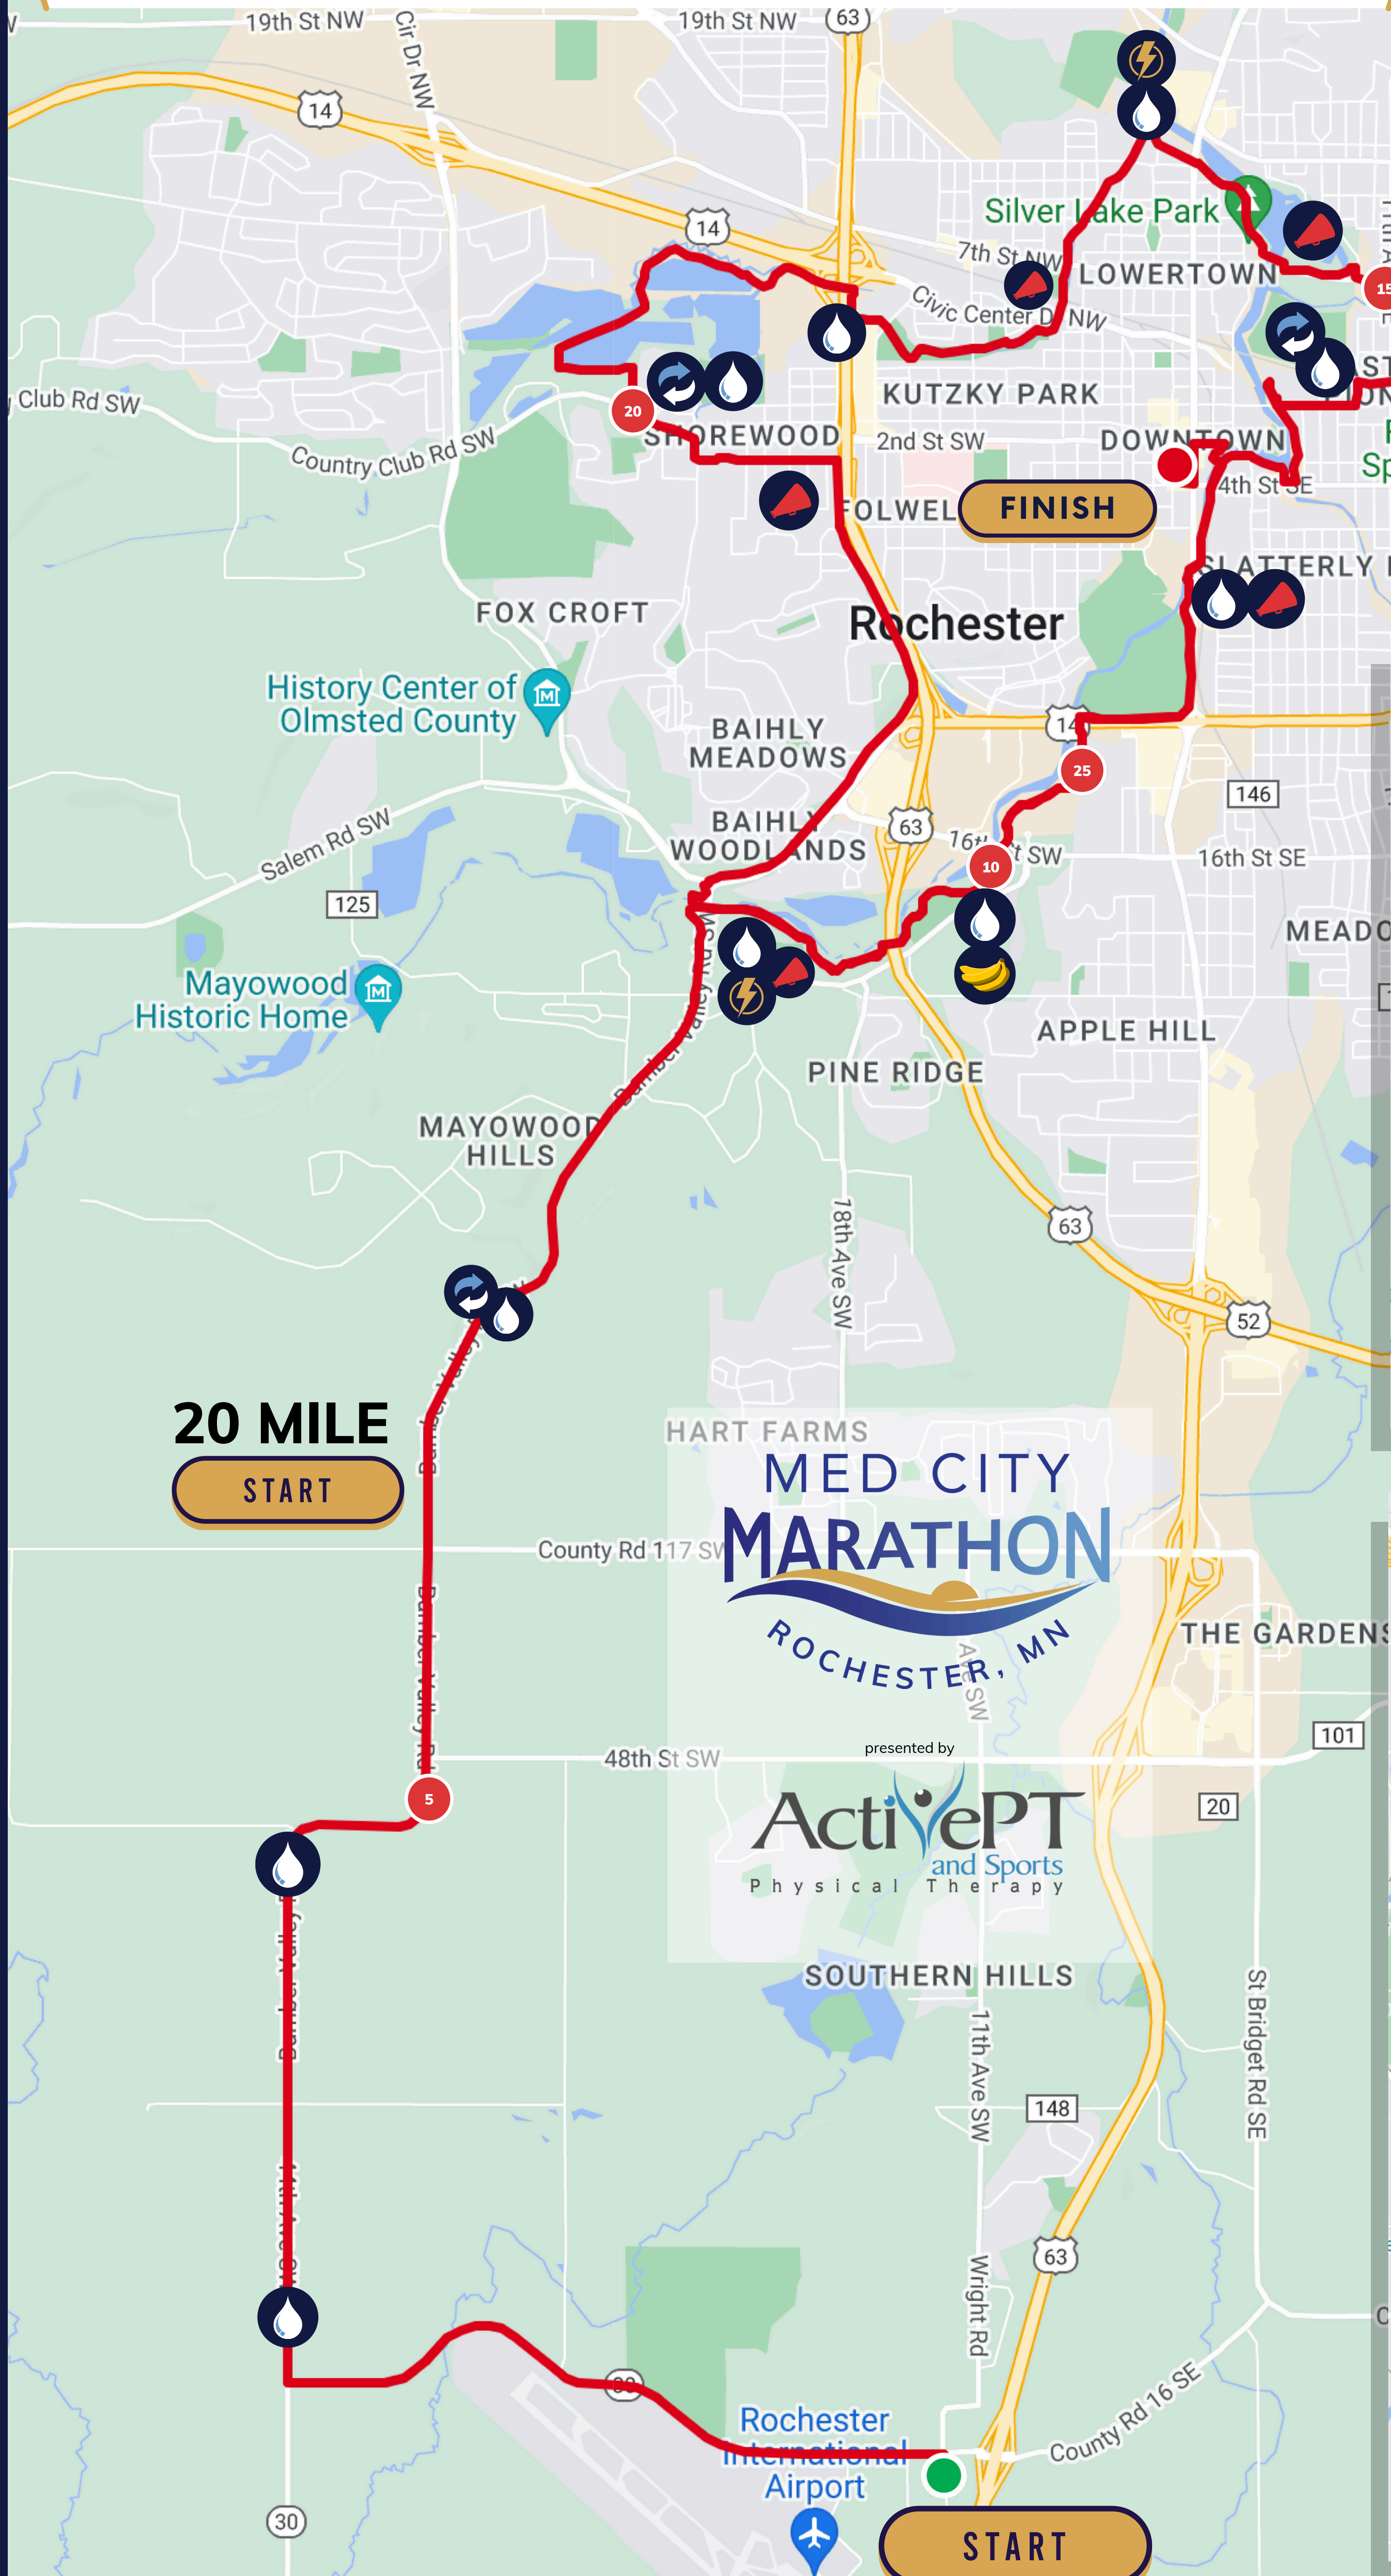

2025 Med City Marathon Course Map

course presented by **TerraLoco**[®]
Endless Possibilities

MAP KEY

WATER STOPS
APPROX. EVERY 2 MILES
ALL HAVE MEDICAL
AND RESTROOMS

BANANAS!

CHEER ZONES
FULL DETAILS AND
LOCATIONS
FOUND ON MED
CITY MARATHON
WEBSITE AND APP

GEL STOPS

**RELAY EXCHANGE
ZONES**

**20 MILE
START**

**MED CITY
MARATHON**
ROCHESTER, MN

presented by
ActivePT
and Sports
Physical Therapy

START